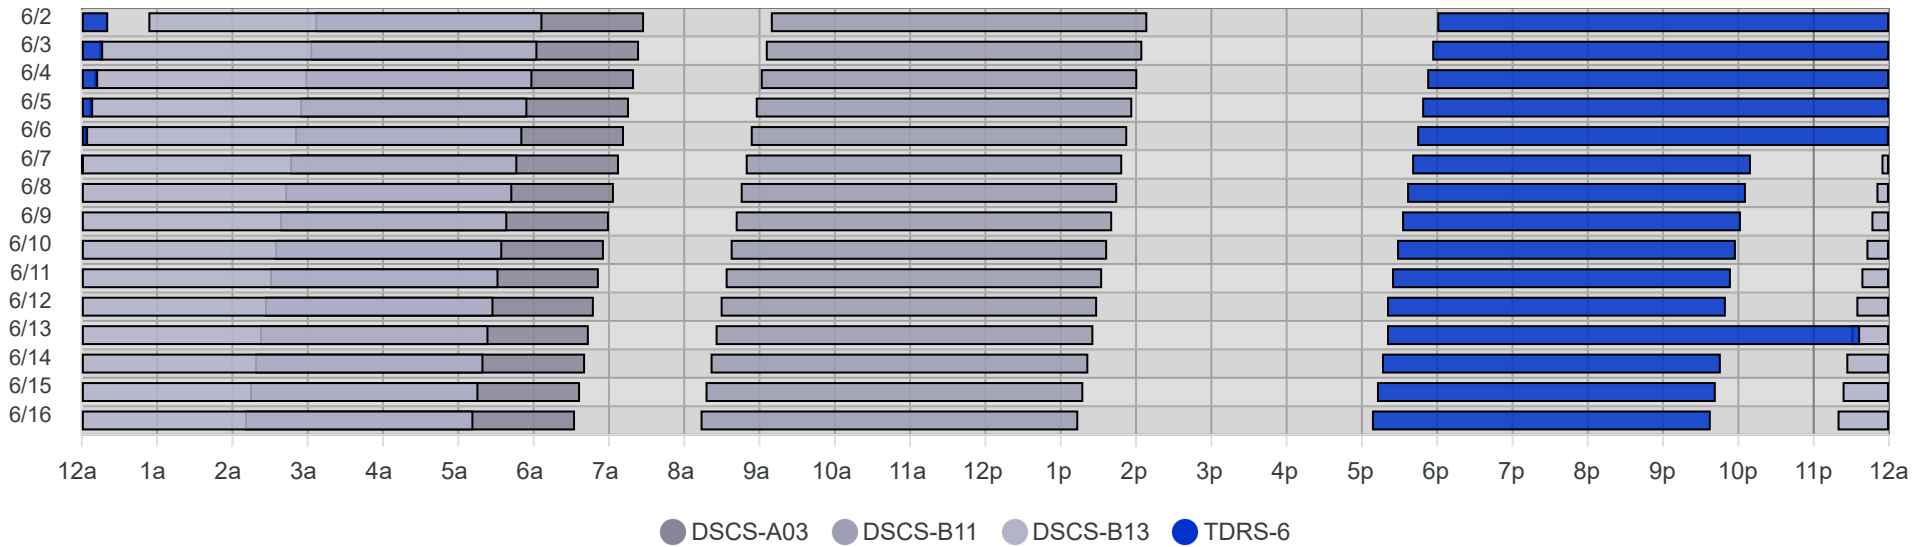

South Pole Satellite Schedule (PDT)

	TDRS-6 Pass 1			DSCS-B13 Pass 1			DSCS-B13 Pass 2			Total	DSCS-B11 Pass 1			DSCS-A03 Pass 1		
Date	Start	End	Dur	Start	End	Dur	Start	End	Dur	Dur	Start	End	Dur	Start	End	Dur
06/02/26	6:00 PM	Jun 3, 12:17 AM	6:17	12:53 AM	6:07 AM	5:14	No Pass			5:14	9:09 AM	2:09 PM	5:00	3:06 AM	7:28 AM	4:22
06/03/26	5:56 PM	Jun 4, 12:13 AM	6:17	12:14 AM	6:03 AM	5:49	No Pass			5:49	9:05 AM	2:05 PM	5:00	3:02 AM	7:24 AM	4:22
06/04/26	5:52 PM	Jun 5, 12:09 AM	6:17	12:10 AM	5:59 AM	5:49	No Pass			5:49	9:01 AM	2:01 PM	5:00	2:58 AM	7:20 AM	4:22
06/05/26	5:48 PM	Jun 6, 12:05 AM	6:17	12:06 AM	5:55 AM	5:49	No Pass			5:49	8:57 AM	1:57 PM	5:00	2:54 AM	7:16 AM	4:22
06/06/26	5:44 PM	Jun 7, 12:01 AM	6:17	12:02 AM	5:51 AM	5:49	11:58 PM	Jun 7, 5:47 AM	5:49	10:98	8:53 AM	1:53 PM	5:00	2:50 AM	7:12 AM	4:22
06/07/26	5:40 PM	10:10 PM	4:30	11:54 PM	Jun 8, 5:43 AM	5:49	No Pass			5:49	8:49 AM	1:49 PM	5:00	2:46 AM	7:08 AM	4:22
06/08/26	5:36 PM	10:06 PM	4:30	11:50 PM	Jun 9, 5:39 AM	5:49	No Pass			5:49	8:45 AM	1:45 PM	5:00	2:42 AM	7:04 AM	4:22
06/09/26	5:32 PM	10:02 PM	4:30	11:46 PM	Jun 10, 5:35 AM	5:49	No Pass			5:49	8:41 AM	1:41 PM	5:00	2:38 AM	7:00 AM	4:22
06/10/26	5:28 PM	9:58 PM	4:30	11:42 PM	Jun 11, 5:32 AM	5:50	No Pass			5:50	8:37 AM	1:37 PM	5:00	2:34 AM	6:56 AM	4:22
06/11/26	5:24 PM	9:54 PM	4:30	11:38 PM	Jun 12, 5:28 AM	5:50	No Pass			5:50	8:33 AM	1:33 PM	5:00	2:30 AM	6:52 AM	4:22
06/12/26	5:20 PM	9:50 PM	4:30	11:34 PM	Jun 13, 5:24 AM	5:50	No Pass			5:50	8:29 AM	1:29 PM	5:00	2:26 AM	6:48 AM	4:22
06/13/26	5:20 PM	11:37 PM	6:17	11:30 PM	Jun 14, 5:20 AM	5:50	No Pass			5:50	8:25 AM	1:26 PM	5:01	2:22 AM	6:44 AM	4:22
06/14/26	5:16 PM	9:46 PM	4:30	11:26 PM	Jun 15, 5:16 AM	5:50	No Pass			5:50	8:21 AM	1:22 PM	5:01	2:18 AM	6:41 AM	4:23
06/15/26	5:12 PM	9:42 PM	4:30	11:23 PM	Jun 16, 5:12 AM	5:49	No Pass			5:49	8:17 AM	1:18 PM	5:01	2:14 AM	6:37 AM	4:23
06/16/26	5:08 PM	9:38 PM	4:30	11:19 PM	Jun 17, 5:08 AM	5:49	No Pass			5:49	8:13 AM	1:14 PM	5:01	2:10 AM	6:33 AM	4:23