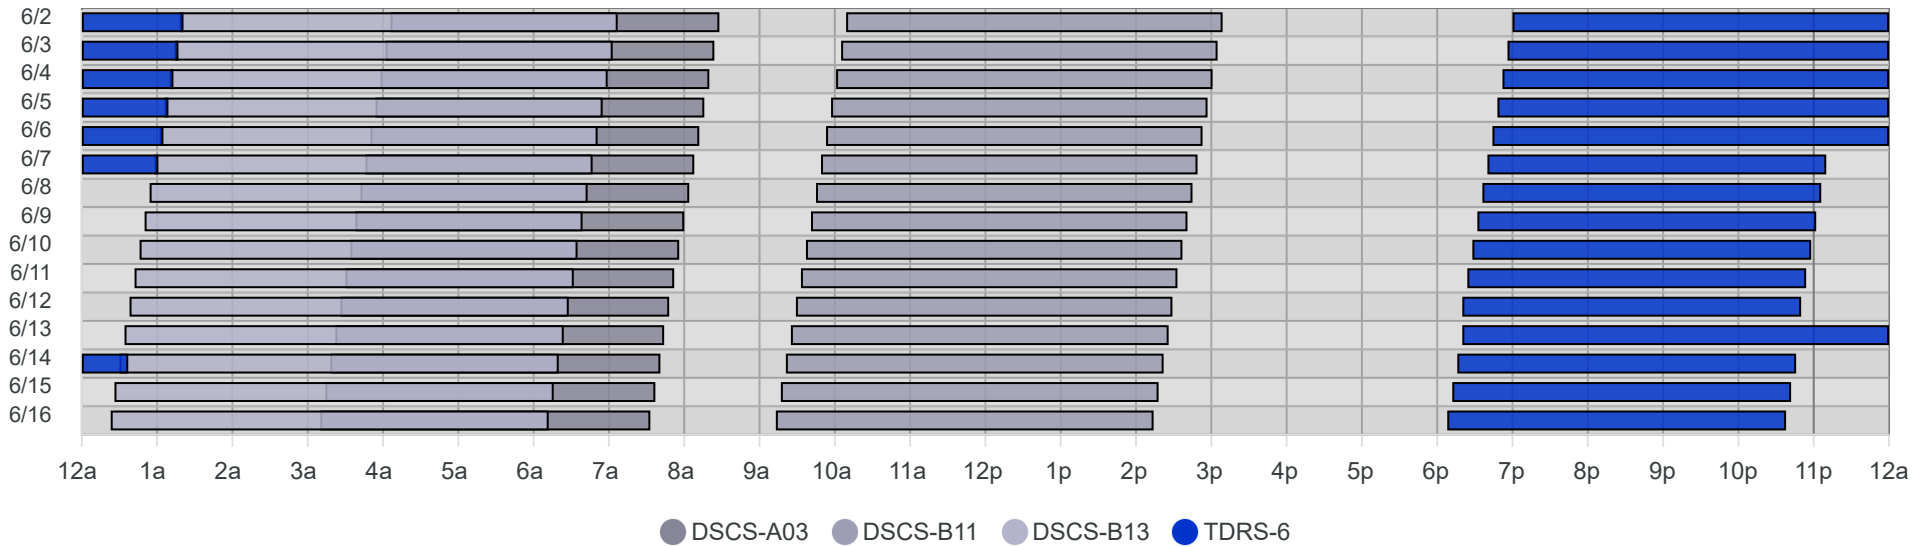

South Pole Satellite Schedule (MDT)

Date	TDRS-6 Pass 1			DSCS-B13 Pass 1			DSCS-B11 Pass 1			DSCS-A03 Pass 1		
	Start	End	Dur	Start	End	Dur	Start	End	Dur	Start	End	Dur
06/02/26	7:00 PM	Jun 3, 1:17 AM	6:17	1:18 AM	7:07 AM	5:49	10:09 AM	3:09 PM	5:00	4:06 AM	8:28 AM	4:22
06/03/26	6:56 PM	Jun 4, 1:13 AM	6:17	1:14 AM	7:03 AM	5:49	10:05 AM	3:05 PM	5:00	4:02 AM	8:24 AM	4:22
06/04/26	6:52 PM	Jun 5, 1:09 AM	6:17	1:10 AM	6:59 AM	5:49	10:01 AM	3:01 PM	5:00	3:58 AM	8:20 AM	4:22
06/05/26	6:48 PM	Jun 6, 1:05 AM	6:17	1:06 AM	6:55 AM	5:49	9:57 AM	2:57 PM	5:00	3:54 AM	8:16 AM	4:22
06/06/26	6:44 PM	Jun 7, 1:01 AM	6:17	1:02 AM	6:51 AM	5:49	9:53 AM	2:53 PM	5:00	3:50 AM	8:12 AM	4:22
06/07/26	6:40 PM	11:10 PM	4:30	12:58 AM	6:47 AM	5:49	9:49 AM	2:49 PM	5:00	3:46 AM	8:08 AM	4:22
06/08/26	6:36 PM	11:06 PM	4:30	12:54 AM	6:43 AM	5:49	9:45 AM	2:45 PM	5:00	3:42 AM	8:04 AM	4:22
06/09/26	6:32 PM	11:02 PM	4:30	12:50 AM	6:39 AM	5:49	9:41 AM	2:41 PM	5:00	3:38 AM	8:00 AM	4:22
06/10/26	6:28 PM	10:58 PM	4:30	12:46 AM	6:35 AM	5:49	9:37 AM	2:36 PM	4:59	3:34 AM	7:56 AM	4:22
06/11/26	6:24 PM	10:54 PM	4:30	12:42 AM	6:32 AM	5:50	9:33 AM	2:33 PM	5:00	3:30 AM	7:52 AM	4:22
06/12/26	6:20 PM	10:50 PM	4:30	12:38 AM	6:28 AM	5:50	9:29 AM	2:29 PM	5:00	3:26 AM	7:48 AM	4:22
06/13/26	6:20 PM	Jun 14, 12:37 AM	6:17	12:34 AM	6:24 AM	5:50	9:25 AM	2:26 PM	5:01	3:22 AM	7:44 AM	4:22
06/14/26	6:16 PM	10:46 PM	4:30	12:30 AM	6:20 AM	5:50	9:21 AM	2:22 PM	5:01	3:18 AM	7:41 AM	4:23
06/15/26	6:12 PM	10:42 PM	4:30	12:26 AM	6:16 AM	5:50	9:17 AM	2:17 PM	5:00	3:14 AM	7:37 AM	4:23
06/16/26	6:08 PM	10:38 PM	4:30	12:23 AM	6:12 AM	5:49	9:13 AM	2:14 PM	5:01	3:10 AM	7:33 AM	4:23