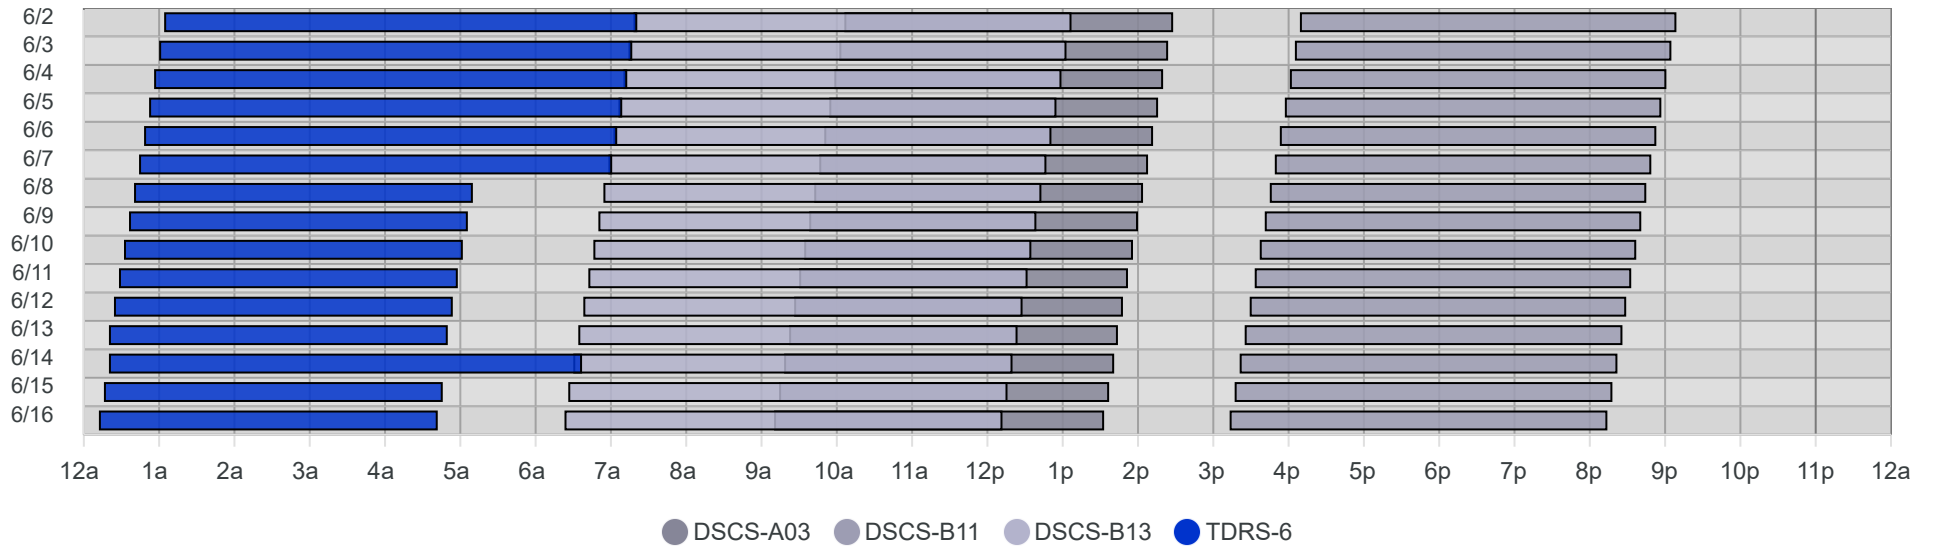

South Pole Satellite Schedule (UTC)

Date	TDRS-6 Pass 1			DSCS-B13 Pass 1			DSCS-B11 Pass 1			DSCS-A03 Pass 1		
	Start	End	Dur	Start	End	Dur	Start	End	Dur	Start	End	Dur
06/02/26	1:04 AM	7:21 AM	6:17	7:18 AM	1:07 PM	5:49	4:09 PM	9:09 PM	5:00	10:06 AM	2:28 PM	4:22
06/03/26	1:00 AM	7:17 AM	6:17	7:14 AM	1:03 PM	5:49	4:05 PM	9:05 PM	5:00	10:02 AM	2:24 PM	4:22
06/04/26	12:56 AM	7:13 AM	6:17	7:10 AM	12:59 PM	5:49	4:01 PM	9:01 PM	5:00	9:58 AM	2:20 PM	4:22
06/05/26	12:52 AM	7:09 AM	6:17	7:06 AM	12:55 PM	5:49	3:57 PM	8:57 PM	5:00	9:54 AM	2:16 PM	4:22
06/06/26	12:48 AM	7:05 AM	6:17	7:02 AM	12:51 PM	5:49	3:53 PM	8:53 PM	5:00	9:50 AM	2:12 PM	4:22
06/07/26	12:44 AM	7:01 AM	6:17	6:58 AM	12:47 PM	5:49	3:49 PM	8:49 PM	5:00	9:46 AM	2:08 PM	4:22
06/08/26	12:40 AM	5:10 AM	4:30	6:54 AM	12:43 PM	5:49	3:45 PM	8:45 PM	5:00	9:42 AM	2:04 PM	4:22
06/09/26	12:36 AM	5:06 AM	4:30	6:50 AM	12:39 PM	5:49	3:41 PM	8:41 PM	5:00	9:38 AM	2:00 PM	4:22
06/10/26	12:32 AM	5:02 AM	4:30	6:46 AM	12:35 PM	5:49	3:37 PM	8:37 PM	5:00	9:34 AM	1:56 PM	4:22
06/11/26	12:28 AM	4:58 AM	4:30	6:42 AM	12:32 PM	5:50	3:33 PM	8:33 PM	5:00	9:30 AM	1:52 PM	4:22
06/12/26	12:24 AM	4:54 AM	4:30	6:38 AM	12:28 PM	5:50	3:29 PM	8:29 PM	5:00	9:26 AM	1:48 PM	4:22
06/13/26	12:20 AM	4:50 AM	4:30	6:34 AM	12:24 PM	5:50	3:25 PM	8:26 PM	5:01	9:22 AM	1:44 PM	4:22
06/14/26	12:20 AM	6:37 AM	6:17	6:30 AM	12:20 PM	5:50	3:21 PM	8:22 PM	5:01	9:18 AM	1:41 PM	4:23
06/15/26	12:16 AM	4:46 AM	4:30	6:26 AM	12:16 PM	5:50	3:17 PM	8:18 PM	5:01	9:14 AM	1:37 PM	4:23
06/16/26	12:12 AM	4:42 AM	4:30	6:23 AM	12:12 PM	5:49	3:13 PM	8:14 PM	5:01	9:10 AM	1:33 PM	4:23