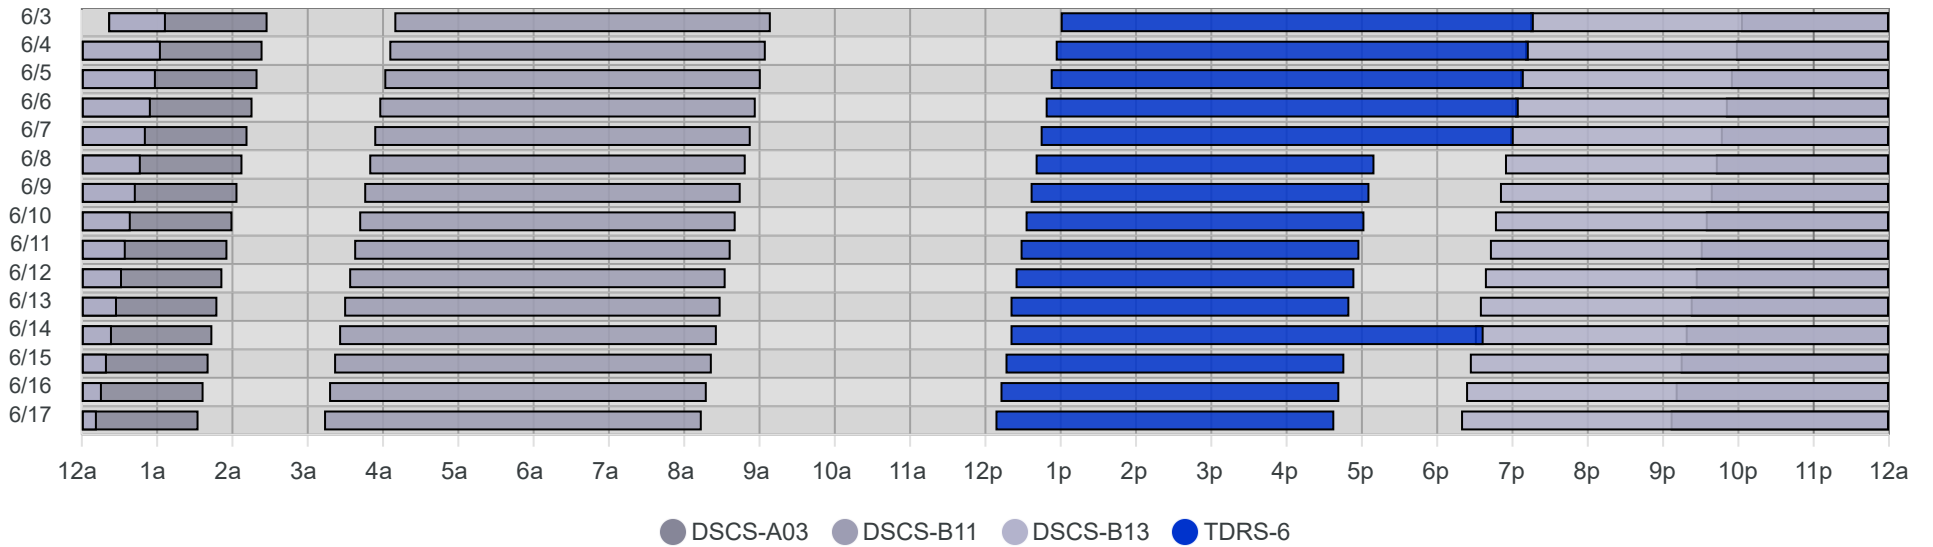

South Pole Satellite Schedule (NZST)

Date	TDRS-6 Pass 1			DSCS-B13 Pass 1			DSCS-B11 Pass 1			DSCS-A03 Pass 1		
	Start	End	Dur	Start	End	Dur	Start	End	Dur	Start	End	Dur
06/03/26	1:00 PM	7:17 PM	6:17	7:14 PM	Jun 4, 1:03 AM	5:49	4:09 AM	9:09 AM	5:00	10:02 PM	Jun 4, 2:24 AM	4:22
06/04/26	12:56 PM	7:13 PM	6:17	7:10 PM	Jun 5, 12:59 AM	5:49	4:05 AM	9:05 AM	5:00	9:58 PM	Jun 5, 2:20 AM	4:22
06/05/26	12:52 PM	7:09 PM	6:17	7:06 PM	Jun 6, 12:55 AM	5:49	4:01 AM	9:01 AM	5:00	9:54 PM	Jun 6, 2:16 AM	4:22
06/06/26	12:48 PM	7:05 PM	6:17	7:02 PM	Jun 7, 12:51 AM	5:49	3:57 AM	8:57 AM	5:00	9:50 PM	Jun 7, 2:12 AM	4:22
06/07/26	12:44 PM	7:01 PM	6:17	6:58 PM	Jun 8, 12:47 AM	5:49	3:53 AM	8:53 AM	5:00	9:46 PM	Jun 8, 2:07 AM	4:21
06/08/26	12:40 PM	5:10 PM	4:30	6:54 PM	Jun 9, 12:43 AM	5:49	3:49 AM	8:49 AM	5:00	9:42 PM	Jun 9, 2:04 AM	4:22
06/09/26	12:36 PM	5:06 PM	4:30	6:50 PM	Jun 10, 12:39 AM	5:49	3:45 AM	8:45 AM	5:00	9:38 PM	Jun 10, 2:00 AM	4:22
06/10/26	12:32 PM	5:02 PM	4:30	6:46 PM	Jun 11, 12:35 AM	5:49	3:41 AM	8:41 AM	5:00	9:34 PM	Jun 11, 1:56 AM	4:22
06/11/26	12:28 PM	4:58 PM	4:30	6:42 PM	Jun 12, 12:32 AM	5:50	3:37 AM	8:37 AM	5:00	9:30 PM	Jun 12, 1:51 AM	4:21
06/12/26	12:24 PM	4:54 PM	4:30	6:38 PM	Jun 13, 12:28 AM	5:50	3:33 AM	8:33 AM	5:00	9:26 PM	Jun 13, 1:48 AM	4:22
06/13/26	12:20 PM	4:50 PM	4:30	6:34 PM	Jun 14, 12:24 AM	5:50	3:29 AM	8:29 AM	5:00	9:22 PM	Jun 14, 1:44 AM	4:22
06/14/26	12:20 PM	6:37 PM	6:17	6:30 PM	Jun 15, 12:20 AM	5:50	3:25 AM	8:26 AM	5:01	9:18 PM	Jun 15, 1:41 AM	4:23
06/15/26	12:16 PM	4:46 PM	4:30	6:26 PM	Jun 16, 12:16 AM	5:50	3:21 AM	8:22 AM	5:01	9:14 PM	Jun 16, 1:37 AM	4:23
06/16/26	12:12 PM	4:42 PM	4:30	6:23 PM	Jun 17, 12:12 AM	5:49	3:17 AM	8:17 AM	5:00	9:10 PM	Jun 17, 1:32 AM	4:22
06/17/26	12:08 PM	4:38 PM	4:30	6:19 PM	Jun 18, 12:08 AM	5:49	3:13 AM	8:14 AM	5:01	9:06 PM	Jun 18, 1:29 AM	4:23