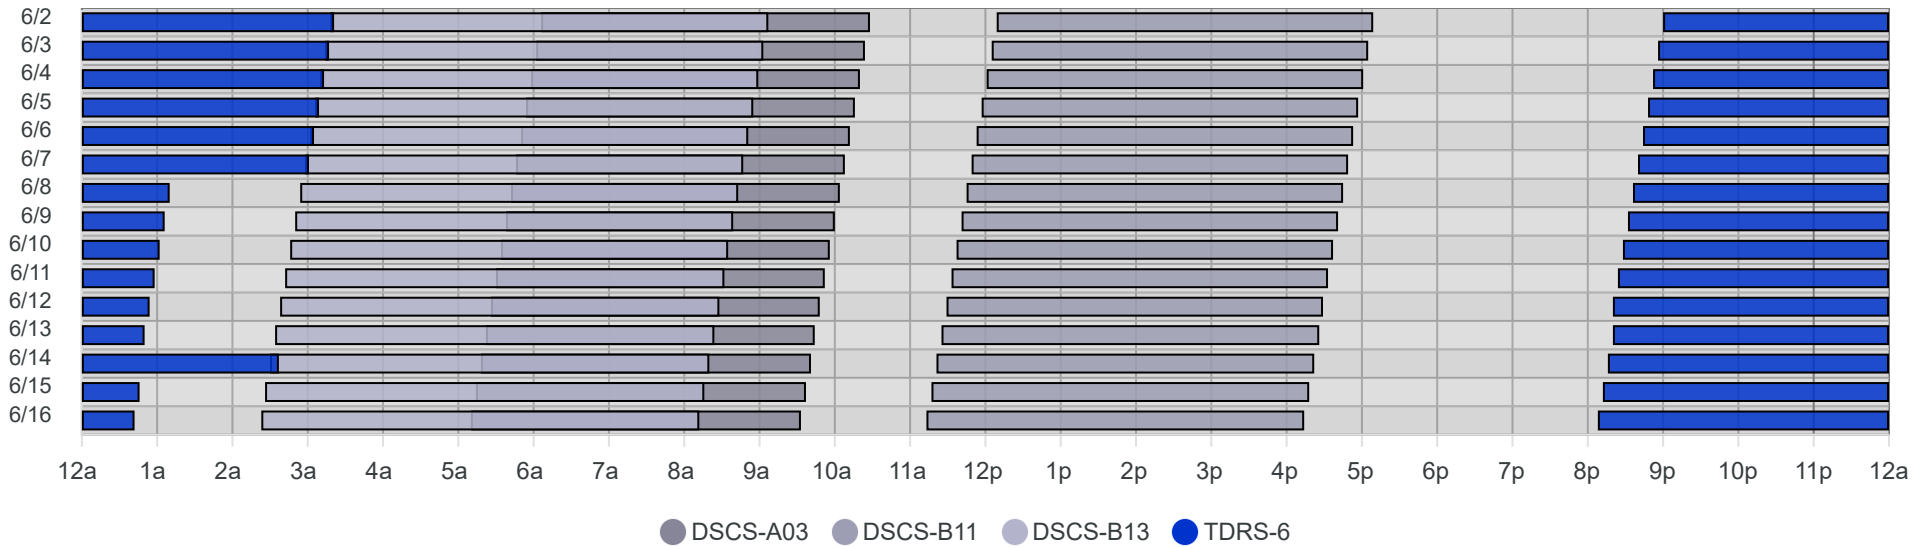

South Pole Satellite Schedule (EDT)

Date	TDRS-6 Pass 1			DSCS-B13 Pass 1			DSCS-B11 Pass 1			DSCS-A03 Pass 1		
	Start	End	Dur	Start	End	Dur	Start	End	Dur	Start	End	Dur
06/02/26	9:00 PM	Jun 3, 3:17 AM	6:17	3:18 AM	9:07 AM	5:49	12:09 PM	5:09 PM	5:00	6:06 AM	10:28 AM	4:22
06/03/26	8:56 PM	Jun 4, 3:13 AM	6:17	3:14 AM	9:03 AM	5:49	12:05 PM	5:05 PM	5:00	6:02 AM	10:24 AM	4:22
06/04/26	8:52 PM	Jun 5, 3:09 AM	6:17	3:10 AM	8:59 AM	5:49	12:01 PM	5:01 PM	5:00	5:58 AM	10:20 AM	4:22
06/05/26	8:48 PM	Jun 6, 3:05 AM	6:17	3:06 AM	8:55 AM	5:49	11:57 AM	4:57 PM	5:00	5:54 AM	10:16 AM	4:22
06/06/26	8:44 PM	Jun 7, 3:01 AM	6:17	3:02 AM	8:51 AM	5:49	11:53 AM	4:53 PM	5:00	5:50 AM	10:12 AM	4:22
06/07/26	8:40 PM	Jun 8, 1:10 AM	4:30	2:58 AM	8:47 AM	5:49	11:49 AM	4:49 PM	5:00	5:46 AM	10:08 AM	4:22
06/08/26	8:36 PM	Jun 9, 1:06 AM	4:30	2:54 AM	8:43 AM	5:49	11:45 AM	4:45 PM	5:00	5:42 AM	10:04 AM	4:22
06/09/26	8:32 PM	Jun 10, 1:02 AM	4:30	2:50 AM	8:39 AM	5:49	11:41 AM	4:41 PM	5:00	5:38 AM	10:00 AM	4:22
06/10/26	8:28 PM	Jun 11, 12:58 AM	4:30	2:46 AM	8:35 AM	5:49	11:37 AM	4:37 PM	5:00	5:34 AM	9:56 AM	4:22
06/11/26	8:24 PM	Jun 12, 12:54 AM	4:30	2:42 AM	8:32 AM	5:50	11:33 AM	4:33 PM	5:00	5:30 AM	9:52 AM	4:22
06/12/26	8:20 PM	Jun 13, 12:50 AM	4:30	2:38 AM	8:28 AM	5:50	11:29 AM	4:29 PM	5:00	5:26 AM	9:48 AM	4:22
06/13/26	8:20 PM	Jun 14, 2:37 AM	6:17	2:34 AM	8:24 AM	5:50	11:25 AM	4:26 PM	5:01	5:22 AM	9:44 AM	4:22
06/14/26	8:16 PM	Jun 15, 12:46 AM	4:30	2:30 AM	8:20 AM	5:50	11:21 AM	4:22 PM	5:01	5:18 AM	9:41 AM	4:23
06/15/26	8:12 PM	Jun 16, 12:42 AM	4:30	2:26 AM	8:16 AM	5:50	11:17 AM	4:18 PM	5:01	5:14 AM	9:37 AM	4:23
06/16/26	8:08 PM	Jun 17, 12:38 AM	4:30	2:23 AM	8:12 AM	5:49	11:13 AM	4:14 PM	5:01	5:10 AM	9:33 AM	4:23