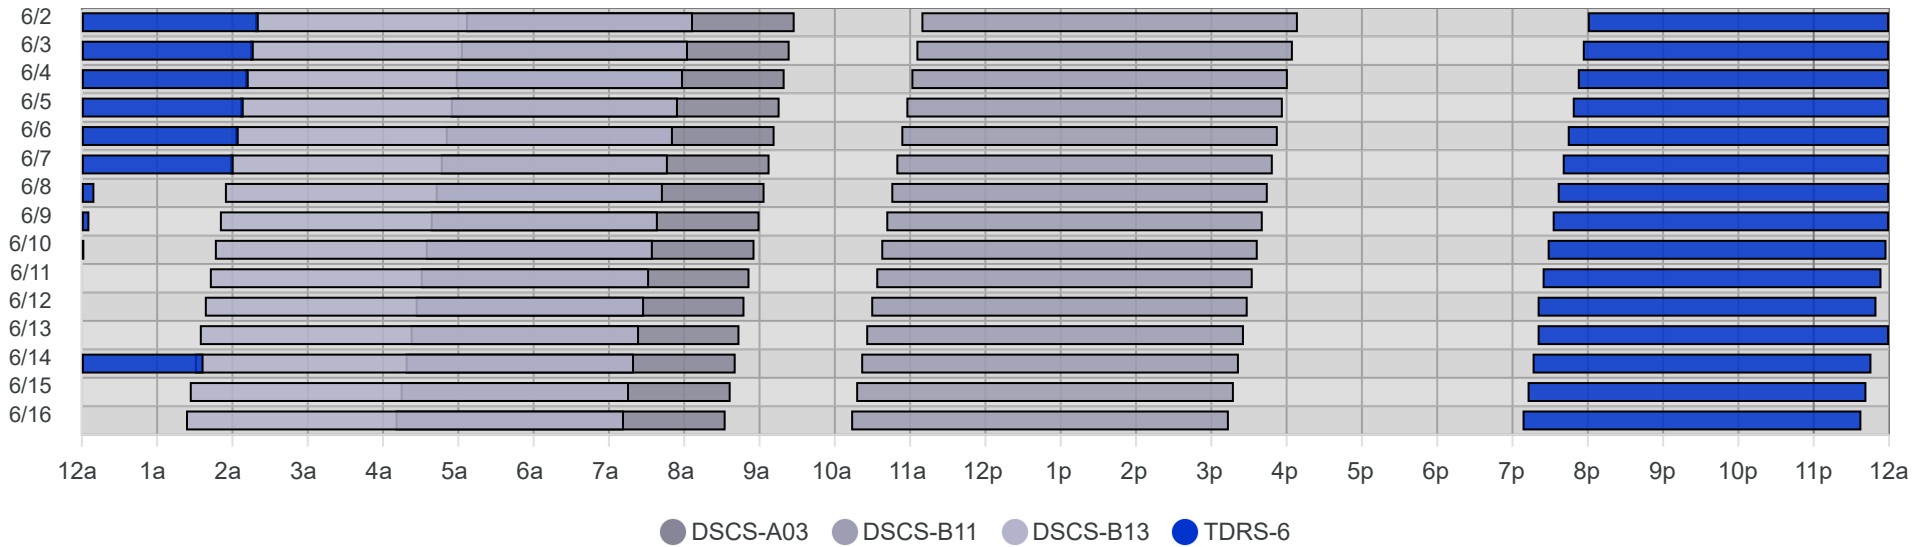

South Pole Satellite Schedule (CDT)

Date	TDRS-6 Pass 1			DSCS-B13 Pass 1			DSCS-B11 Pass 1			DSCS-A03 Pass 1		
	Start	End	Dur	Start	End	Dur	Start	End	Dur	Start	End	Dur
06/02/26	8:00 PM	Jun 3, 2:17 AM	6:17	2:18 AM	8:07 AM	5:49	11:09 AM	4:09 PM	5:00	5:06 AM	9:28 AM	4:22
06/03/26	7:56 PM	Jun 4, 2:13 AM	6:17	2:14 AM	8:03 AM	5:49	11:05 AM	4:05 PM	5:00	5:02 AM	9:24 AM	4:22
06/04/26	7:52 PM	Jun 5, 2:09 AM	6:17	2:10 AM	7:59 AM	5:49	11:01 AM	4:01 PM	5:00	4:58 AM	9:20 AM	4:22
06/05/26	7:48 PM	Jun 6, 2:05 AM	6:17	2:06 AM	7:55 AM	5:49	10:57 AM	3:57 PM	5:00	4:54 AM	9:16 AM	4:22
06/06/26	7:44 PM	Jun 7, 2:01 AM	6:17	2:02 AM	7:51 AM	5:49	10:53 AM	3:53 PM	5:00	4:50 AM	9:12 AM	4:22
06/07/26	7:40 PM	Jun 8, 12:10 AM	4:30	1:58 AM	7:47 AM	5:49	10:49 AM	3:49 PM	5:00	4:46 AM	9:08 AM	4:22
06/08/26	7:36 PM	Jun 9, 12:06 AM	4:30	1:54 AM	7:43 AM	5:49	10:45 AM	3:45 PM	5:00	4:42 AM	9:04 AM	4:22
06/09/26	7:32 PM	Jun 10, 12:02 AM	4:30	1:50 AM	7:39 AM	5:49	10:41 AM	3:41 PM	5:00	4:38 AM	9:00 AM	4:22
06/10/26	7:28 PM	11:58 PM	4:30	1:46 AM	7:35 AM	5:49	10:37 AM	3:37 PM	5:00	4:34 AM	8:56 AM	4:22
06/11/26	7:24 PM	11:54 PM	4:30	1:42 AM	7:32 AM	5:50	10:33 AM	3:33 PM	5:00	4:30 AM	8:52 AM	4:22
06/12/26	7:20 PM	11:50 PM	4:30	1:38 AM	7:28 AM	5:50	10:29 AM	3:29 PM	5:00	4:26 AM	8:48 AM	4:22
06/13/26	7:20 PM	Jun 14, 1:37 AM	6:17	1:34 AM	7:24 AM	5:50	10:25 AM	3:26 PM	5:01	4:22 AM	8:44 AM	4:22
06/14/26	7:16 PM	11:46 PM	4:30	1:30 AM	7:20 AM	5:50	10:21 AM	3:22 PM	5:01	4:18 AM	8:41 AM	4:23
06/15/26	7:12 PM	11:42 PM	4:30	1:26 AM	7:16 AM	5:50	10:17 AM	3:18 PM	5:01	4:14 AM	8:37 AM	4:23
06/16/26	7:08 PM	11:38 PM	4:30	1:23 AM	7:12 AM	5:49	10:13 AM	3:14 PM	5:01	4:10 AM	8:33 AM	4:23